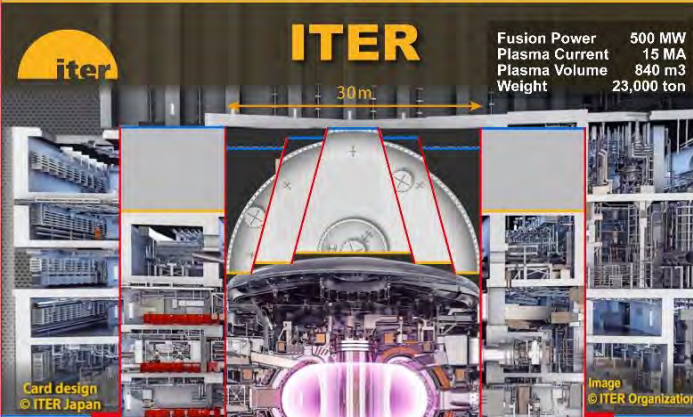

Creating a Sun on Earth - Realization of the Ultimate Energy Source -
The ITER Project is an international research project aiming to create a sun on earth. ITER is being built and developed in Southern France, with the hope of gaining a new energy source for the future of mankind.