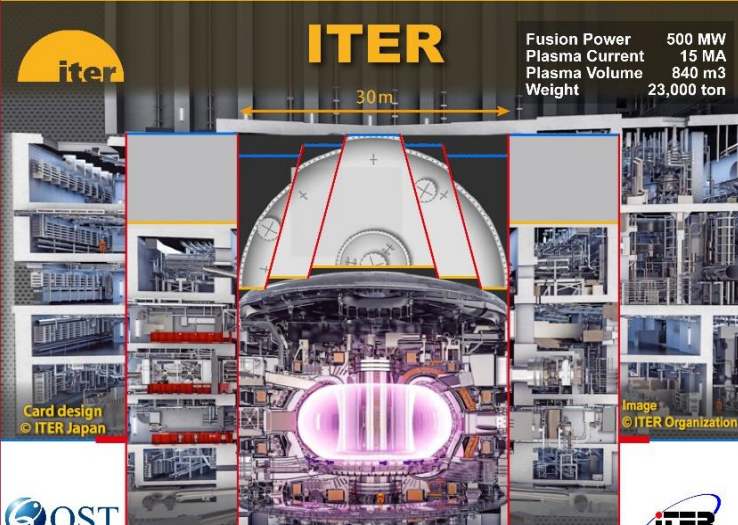

iterjapan
@iterjapan
iterjapan

- Realization of the Ultimate Energy Source -
Creating a Sun on Earth
The ITER Project is an international research project aiming to create a sun on earth. ITER is being built and developed in Southern France, with the hope of gaining a new energy source for the future of mankind.

Fusion Power 500 MW
Plasma Current 15 MA
Plasma Volume 840 m³
Weight 23,000 ton

Card design © ITER Japan

Image © ITER Organization

In-kind contribution
from Japan

ITER mini Calendar (January 2022 – December 2022)